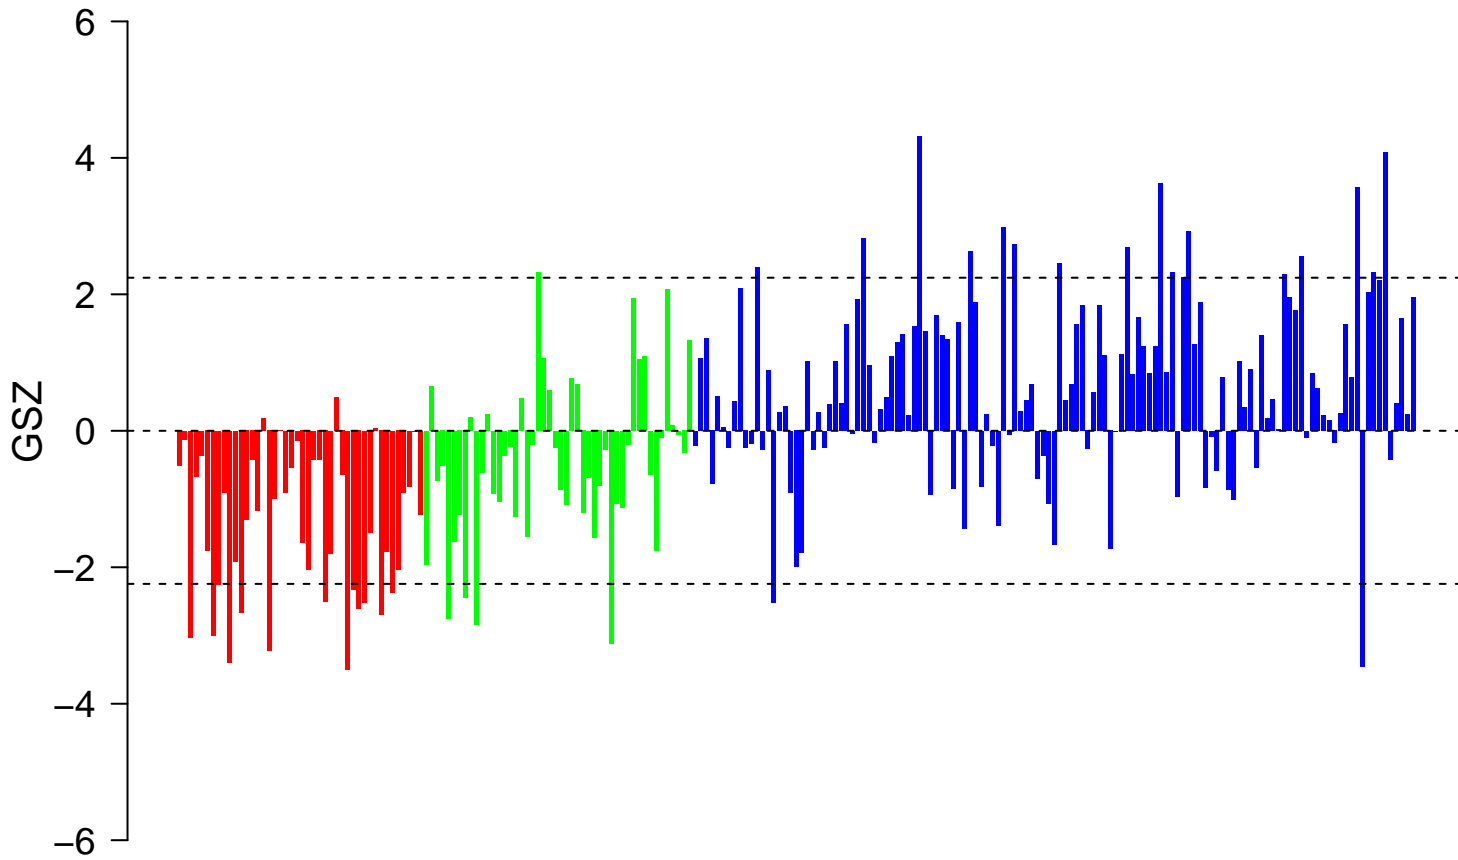

# REACTOME\_TRIF\_MEDIATED\_TLR3\_SIGNALING

■ on  
■ -  
□ off

# REACTOME\_TRIF\_MEDIATED\_TLR3\_SIGNALING